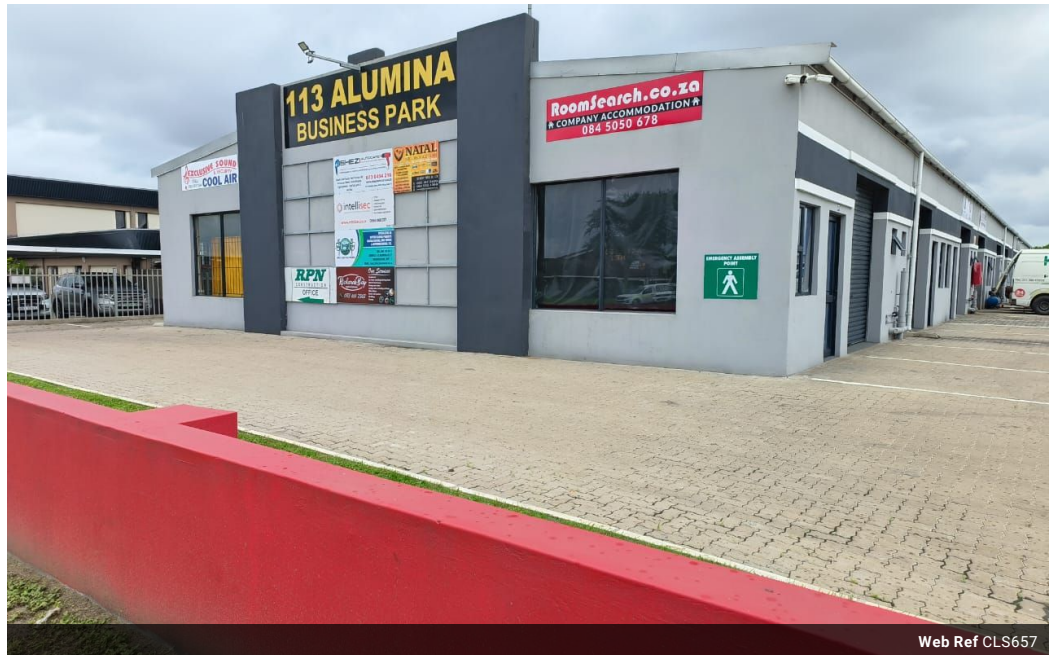

**Renaav Moodley**  
 083 236 0712  
 renaav.moodley@seeff.com

Contact Richards Bay

035 7890490

Lira Link Rd, Unit 2 Montego Park, Richards Bay Central, Richards Bay, 3900

130m<sup>2</sup> Workshop For Sale in Alton

Web Ref CLS657

R1,200,000

0 0

The perfect spot for your business

One of the most exciting new developments in Richards bay in 2021, unlocking 6000 square meters of absolute prime retail space. Many National, household names have already backed this winner.

Each one of these 14 units houses 120 square meters of usable floor area and 20 square meters of Mezzanine floor. Purchasing one of these units will allow you the opportunity to use the entrance wall for advertising your company.