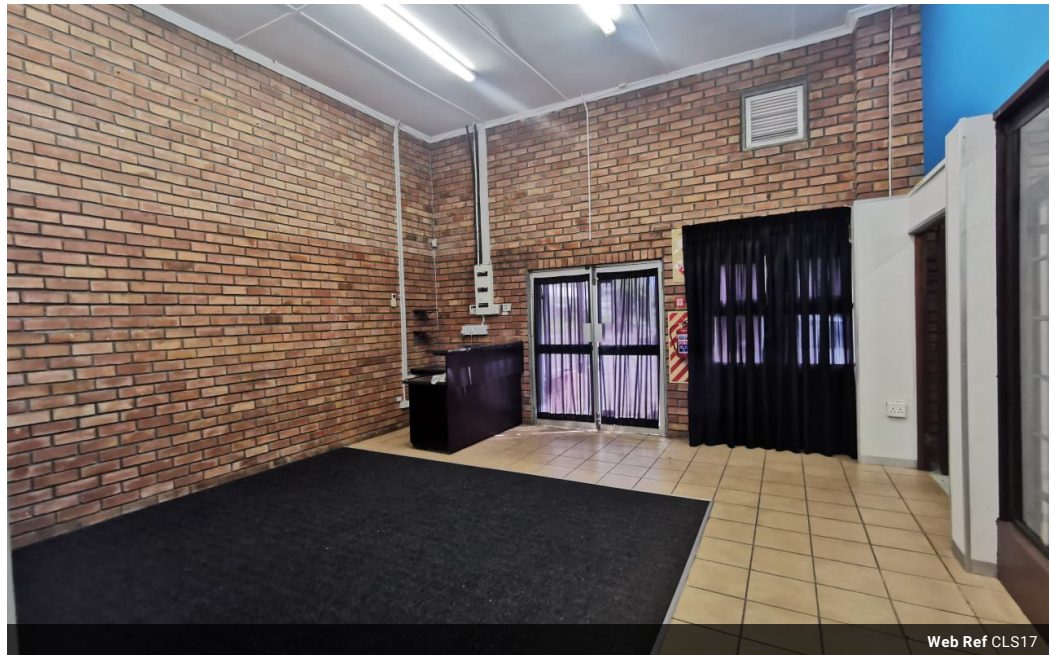

Web Ref CLS17

R72 per m²

Gross Monthly Rental R12,000 Excl. VAT

0 0

Mini factory available for rental.

A commercial unit available offering a small entrance for walk-in clients, with a roll-up door for access at the back.

This unit is close to all main roads / major highways, fully equipped with CCTV, and offers great security. This unit also has 3 phase

Features

Zoning Commercial

Sizes
Floor Size 167m²