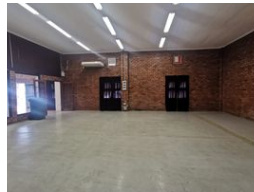

R72 per m²

Gross Monthly Rental R12,000 Excl. VAT

0 0

Mini factory available for rental.

A commercial unit available offering a small entrance for walk-in clients, with a roll-up door for access at the back.

This unit is close to all main roads / major highways, fully equipped with CCTV, and offers great security. This unit also has 3 phase

Features

Zoning Commercial

Sizes
 Floor Size 167m²

<https://richardsbay.seeff.com>