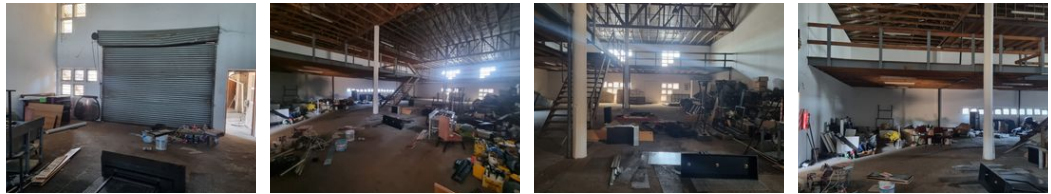

Web Ref CLS2753

R42,999 per m<sup>2</sup>

Gross Monthly Rental R42,999 Excl. VAT

0 0

Industrial property for rent in Richards bay Central

This unit has a large roller door that leads into a spacious open-plan workshop.

- Mezzanine floor for storage
- Natural light

Call today for your viewing appointment.

Richards Bay is centrally situated and serves as a perfect base when exploring Zululand. Zululand is rich in diversity and is the ideal holiday destination where nature lovers can explore the internationally acclaimed game reserves and visit spectacular wetlands, outdoor and sporting enthusiast can take advantage of the sub-tropical climate, endless beaches and abundant water

Features

**Zoning** Commercial

**Sizes**

Floor Size 391m<sup>2</sup>  
 Land Size 1,446m<sup>2</sup>