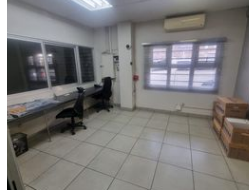

R45,000 per m²

Gross Monthly Rental R45,000 Excl. VAT

0 0

Industrial property to rent in Richards Bay Central

This neat 350 sqm Industrial is located in the busy area of Richards Bay Central.

Consisting of: 130 sqm reception area, 3 offices, kitchenette and a bathroom.
-220 sqm workshop, a bathroom, a washbay, and two roller doors on each side.

Giving you a combined space of 350 sqm.

Features

Zoning Industrial

Sizes

Floor Size 350m²
Land Size 1,427m²