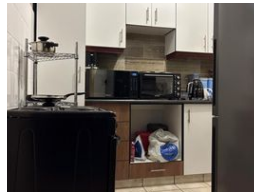

R5,200 pm

Lease Period 12 months
Annual Escalation -

Availability Immediately

Deposit -

1 1

Apartment for rental in Empageni.

Spacious apartment with a comfortable lounge and enclosed balcony. One generously sized bedroom and bathroom, a well-fitted neat kitchen, and ample built-in cupboards.

Don't delay viewing this apartment.

Contact me today to view it.

Features

Interior

Bedrooms	1
Bathrooms	1
Kitchens	1
Recep. Rooms	2
Furnished	No

Exterior

Carports / Parkings	1
Security	No
Pool	No
Views	False

Sizes

Land Size	3,157m²

Extras

Burglar Bars