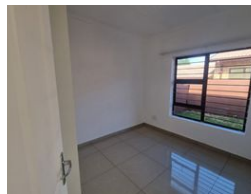

R7,100 pm

Lease Period 12 months   **Availability** 01 May 2025   **Deposit** -
Annual Escalation -

2   1

Neat 2 bedroom flat to rent in Empangeni Central

This neat and secure unit consists of two bedrooms, one bathroom, an open-plan kitchen, and a lounge area. This apartment also has its very own private little garden and allocated parking available for each unit.

This is the perfect apartment for a single person or small family looking for something affordable, neat, and cozy.

Call today for your viewing appointment!

Features

Interior		Exterior	
Bedrooms	2	Security	No
Bathrooms	1	Pool	No
Kitchens	1	Views	False
Recep. Rooms	1		
Furnished	No