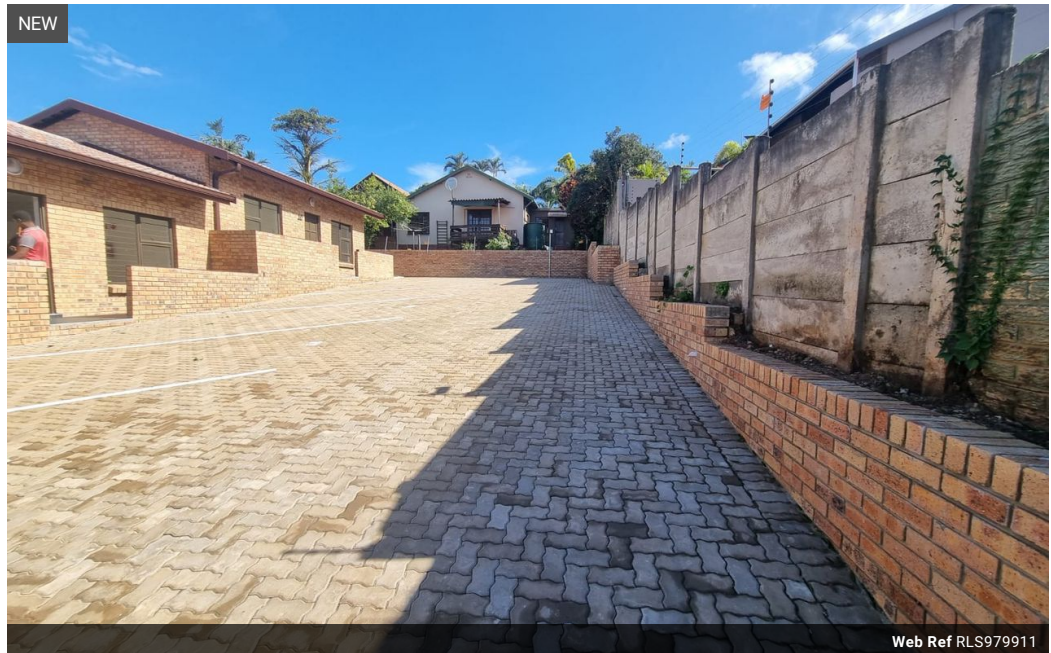

Ntombifuthi Mngadi
 0789015312
 ntombifuthi.mngadi@seeff.com

Contact Richards Bay

035 7890490

Lira Link Rd, Unit 2 Montego Park, Richards Bay Central, Richards Bay, 3900

Web Ref RLS979911

R7,100 pm

Lease Period 12 months **Availability** 01 May 2025 **Deposit** -
Annual Escalation -

2 1

Neat 2 bedroom flat to rent in Empangeni Central

This neat and secure unit consists of two bedrooms, one bathroom, an open-plan kitchen, and a lounge area. This apartment also has its very own private little garden and allocated parking available for each unit.

This is the perfect apartment for a single person or small family looking for something affordable, neat, and cozy.

Call today for your viewing appointment!

Features

Interior		Exterior	
Bedrooms	2	Security	No
Bathrooms	1	Pool	No
Kitchens	1	Views	False
Recep. Rooms	1		
Furnished	No		