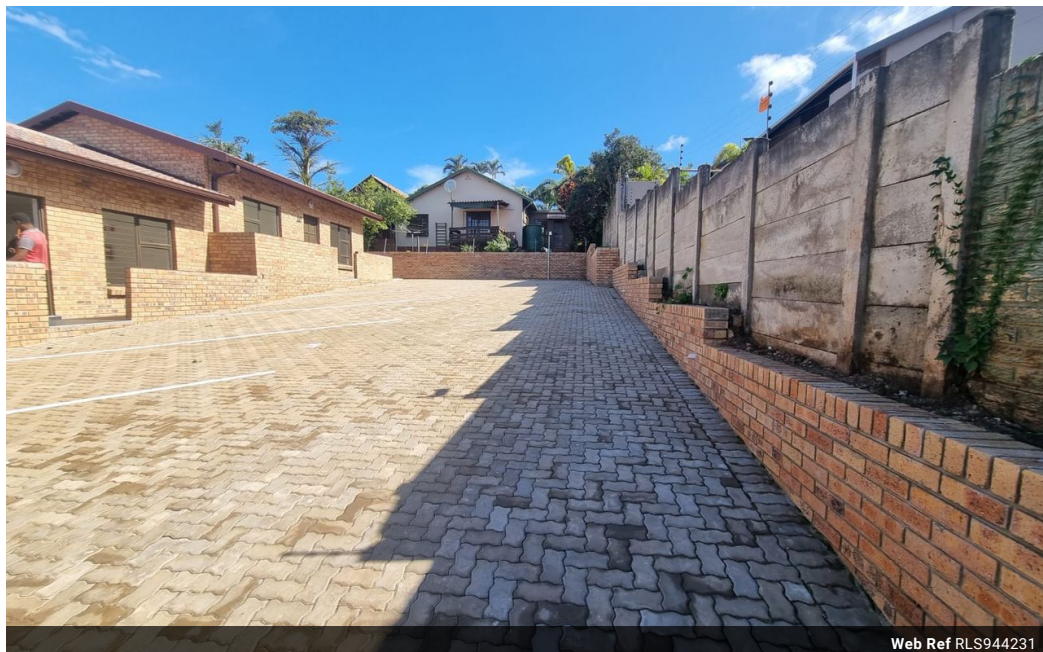

**Ntombifuthi Mngadi**  
0789015312  
ntombifuthi.mngadi@seeff.com

Contact Richards Bay

035 7890490

Lira Link Rd, Unit 2 Montego Park, Richards Bay Central, Richards Bay, 3900

Web Ref RLS944231

R7,100 pm

**Lease Period** 12 months    **Availability** Immediately    **Deposit** -  
**Annual Escalation** -

2    1

**Neat 2 bedroom flat to rent in Empangeni Central**

This neat and secure unit consists of two bedrooms, one bathroom, an open-plan kitchen, and a lounge area. This apartment also has its very own private little garden and allocated parking available for each unit.

This is the perfect apartment for a single person or small family looking for something affordable, neat, and cozy.

Call today for your viewing appointment!

**Features**

<b>Interior</b>		<b>Exterior</b>		<b>Sizes</b>	
Bedrooms	2	Carports / Parkings	1	Land Size	4,072m <sup>2</sup>
Bathrooms	1	Security	No		
Kitchens	1	Pool	No		
Recep. Rooms	1	Views	False		
Furnished	No				