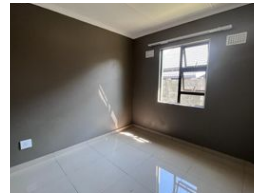

R7,000 pm

Lease Period 12 months **Availability** Immediately **Deposit** -
Annual Escalation -

2 1

House to rent in Aquadene

A newly renovated home found in Aquadene equipped with two bedrooms, a full bathroom, a fully fitted kitchen, and a dining room.

This home is close to all amenities and also has a spacious yard for the kids to enjoy.

Call today for your viewing appointment!

Features

Interior		Exterior		Sizes	
Bedrooms	2	Security	No	Floor Size	101m ²
Bathrooms	1	Pool	No	Land Size	421m ²
Kitchens	1	Views	False		
Recep. Rooms	1				
Furnished	No				