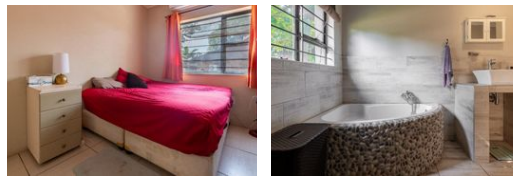

R6,900 pm

Lease Period 12 months   **Availability** Immediately   **Deposit** -
Annual Escalation -

1   1

Experience the ultimate in solo living in this stylish bachelor flat.

Stay cool and connected with air conditioning and fibre optic internet.

The sleek kitchen and modern bathroom provide everything you need, while built-in cupboards keep your space clutter-free.

Perfect for a busy lifestyle, this flat offers comfort, convenience, and simplicity.

Regrets: No pets allowed.

Make this chic bachelor flat your home today!

Features

Interior

Bedrooms	1
Bathrooms	1
Kitchens	1
Furnished	No

Exterior

Security	No
Pool	No
Views	False

Extras

Air Conditioner