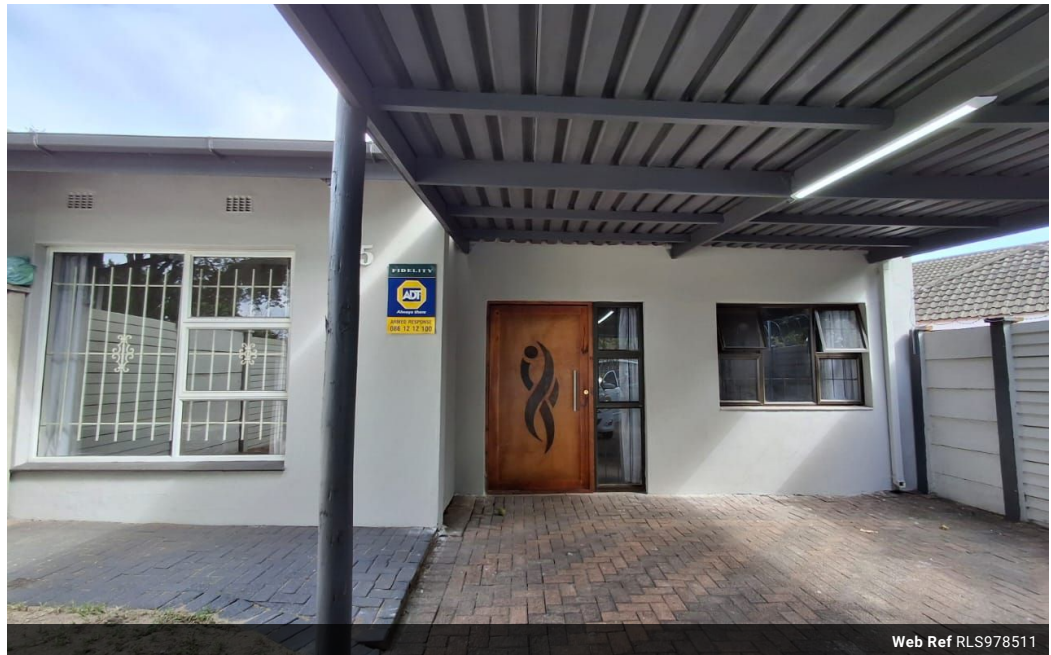

Seeff

Mycle-Lee Beaumont
060 476 1867
mycle-lee.beaumont@seeff.com

Contact Richards Bay

035 7890490

Lira Link Rd, Unit 2 Montego Park, Richards Bay Central, Richards Bay, 3900

2 Bedroom Duet To Let in Arboretum

Web Ref RLS978511

R10,200 pm

Lease Period 12 months
Annual Escalation -

Availability Immediately

Deposit -

2 1

Modern and cozy house to rent.

Escape to serenity in this stunning 2-bedroom modern duet, perfectly nestled in a safe and sought-after area.

Enjoy the freedom of your own private entrance, leading to a tranquil retreat that boasts sleek, modern finishes, and meticulous attention to detail.

Convenience is key, with a preschool just a short stroll away and a plethora of amenities within easy reach.

Whether you're a young family, a busy professional, or simply seeking a peaceful haven, this gorgeous duet is the perfect haven to call home.

Experience the ultimate in modern living, where comfort, convenience, and serenity blend in perfect harmony.

Features

Interior

Bedrooms	2
Bathrooms	1
Kitchens	1
Recep. Rooms	1
Furnished	No

Exterior

Carports / Parkings	1
Security	No
Pool	No
Views	False

Sizes

Land Size	845m²