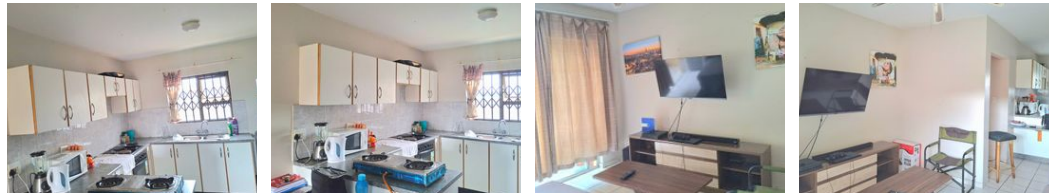

R8,500 pm

Lease Period 12 months   **Availability** Immediately   **Deposit** -
Annual Escalation -

2   1   1

Two bedroom flat to rent in CBD

Nestled in the heart of the CBD of Richards Bay, this unit comes with an open plan lounge and kitchen.

The lounge opens up onto a calming view from your balconies, giving you more of the Arboretum suburb

The kitchen is fully fitted and comes with a stove. Absolutely no need to worry about that.

This well-maintained bathroom offers a shower & bathtub, less delays on those hectic mornings for your family.

The low maintenance gem comes with an air-conditioned master bedroom, cool & refreshing for those extra hot Richards Bay night.

Look no further, occupy this 1st of April.

Features

Interior

Bedrooms	2
Bathrooms	1
Kitchens	1
Recep. Rooms	1
Furnished	No

Exterior

Garages	1
Security	No
Pool	No
Views	False

Sizes

Floor Size	85m²

Extras

Electric Gate Totally Walled Air Conditioner Electric Fencing Stove Extractor Fan