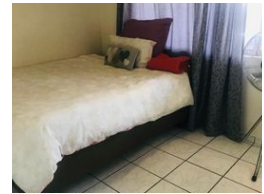

Siphindile Dlamini
073 033 8955
siphindile.dlamini@seeff.com

Contact Richards Bay

035 7890490

Lira Link Rd, Unit 2 Montego Park, Richards Bay Central, Richards Bay, 3900

3 Bedroom Flat To Let in Arboretum

Web Ref RLS935273

R8,900 pm

Lease Period 12 months
Annual Escalation -

Availability Immediately Deposit -

3 Bedroom unit for rental in Arboretum

This beautiful well-maintained apartment offers convenience being situated in CBD within walking distance of amenities such as schools and shops.

This unit is fully tiled, with built-in cupboards, and consists of two bathrooms, three bedrooms, and an open-plan kitchen and lounge. The kitchen is fitted with a stove.

Regret no pets are allowed.

Call today for your viewing appointment!

Features

Interior

Bedrooms	3
Bathrooms	2
Kitchens	1
Recep. Rooms	2
Furnished	No

Exterior

Garages	1
Security	No
Pool	No
Views	False

Sizes

Floor Size	120m²
Land Size	7,441m²