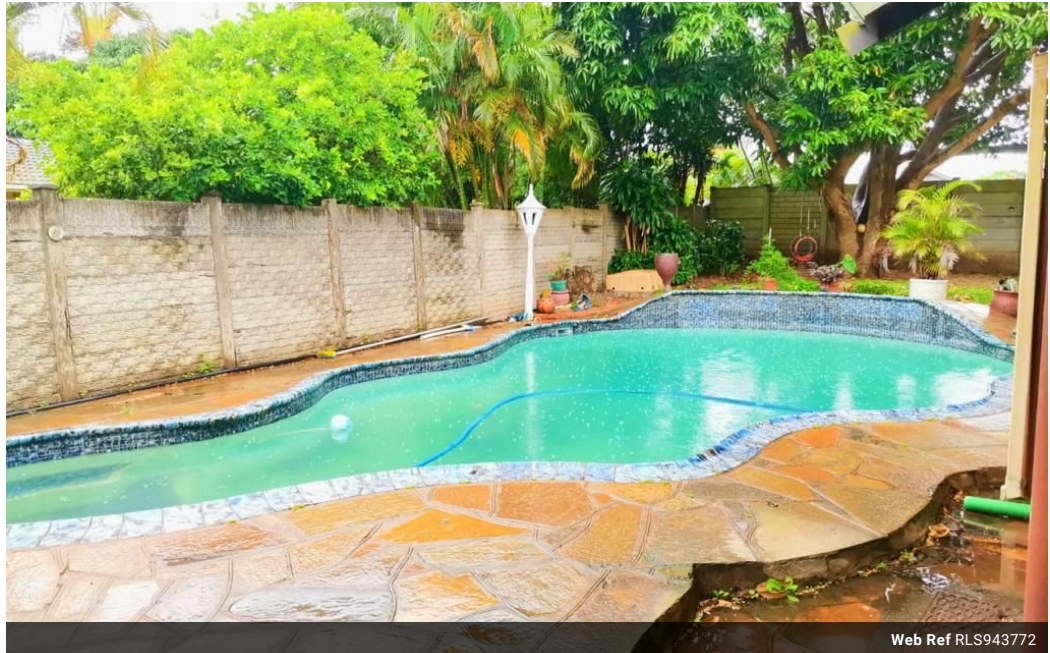

Melissa Struwig
083 859 6029
melissa.struwig@seeff.com

Contact Richards Bay

035 7890490

Lira Link Rd, Unit 2 Montego Park, Richards Bay Central, Richards Bay, 3900