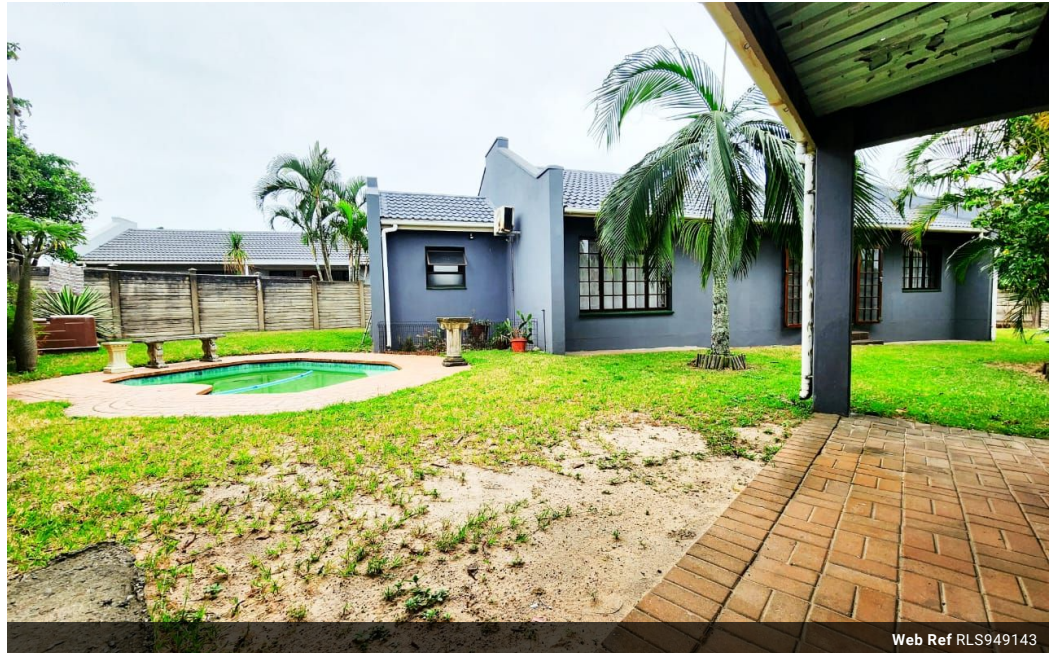

Seeff

Cameron Moodley
060 305 4162
cameron.moodley@seeff.com

Contact Richards Bay

035 7890490

Lira Link Rd, Unit 2 Montego Park, Richards Bay Central, Richards Bay, 3900

2 Bedroom Duet To Let in Birdswood

Web Ref RLS949143

R10,500 pm

Lease Period 12 months
Annual Escalation -

Availability Immediately

Deposit -

2 2

Beautiful 2 bedroom duet in Birdswood

Stunning two-bedroom duet in Birdswood! Located on a prestigious street.

This home features modern finishes, spacious rooms, and a beautiful garden with a sparkling pool for those warm Richards Bay days. This home is close to all amenities and schools.

Don't miss out on this amazing opportunity.

Contact us today for more details and to schedule a viewing appointment!

Features

Pets Allowed Yes

Interior

Bedrooms	2
Bathrooms	2
Kitchens	1
Recep. Rooms	1
Furnished	No

Exterior

Carports / Parkings	1
Security	No
Pool	Yes
Views	False

Sizes

Floor Size	82m ²
Land Size	1,006m ²

Extras

Garden Built In Braai Electric Gate Walk In Closet

<https://richardsbay.seeff.com>