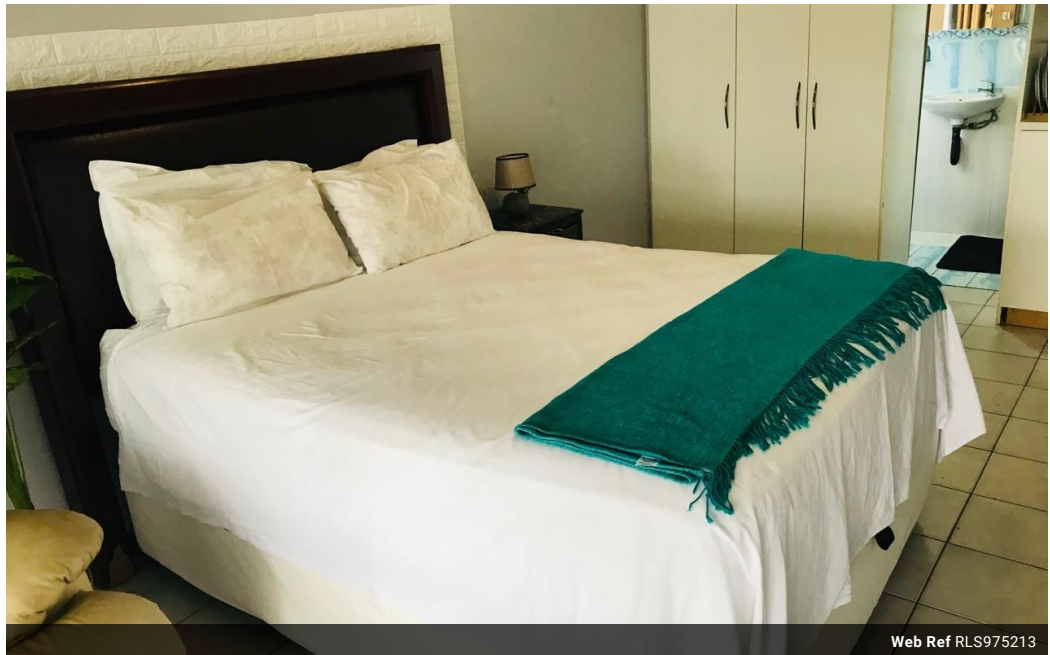

Siphindile Dlamini
073 033 8955
siphindile.dlamini@seeff.com

Contact Richards Bay

035 7890490

Lira Link Rd, Unit 2 Montego Park, Richards Bay Central, Richards Bay, 3900

R5,000 pm

Lease Period 12 months
Annual Escalation -

Availability Immediately

Deposit -

0.5 1

Cozy Bachelor Unit for Rent!

Discover this charming, fully furnished bachelor unit, nestled in a safe and secure area. Immaculately maintained, this neat-as-a-pin unit is perfect for a single person seeking a comfortable and convenient living space.

Features:

- Fully furnished for ease and convenience
- Safe and secure location, offering peace of mind
- Ideal for a single person
- Immaculately maintained, ready for immediate occupancy

Don't miss out on this fantastic opportunity! Contact us to schedule a viewing today

Features

Interior

Bedrooms 0.5
Bathrooms 1
Furnished Yes

Exterior

Carports / Parkings 1
Security No
Pool No
Views False