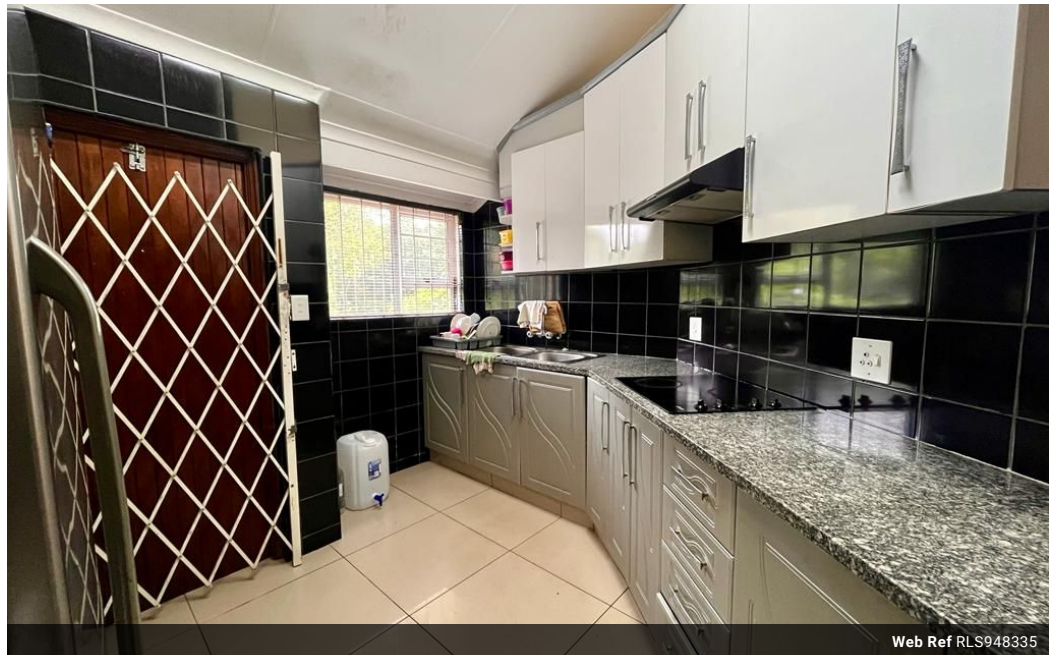

Seeff

Sheryl Pillay
063 567 1657
sheryl.pillay@seeff.com

Contact Richards Bay

035 7890490

Lira Link Rd, Unit 2 Montego Park, Richards Bay Central, Richards Bay, 3900

3 Bedroom Simplex To Let in Birdswood