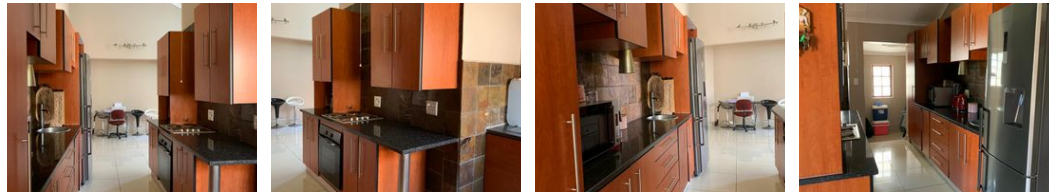

R12,500 pm

Lease Period 12 months
 Annual Escalation -

Availability Immediately

Deposit -

3 2 1

3 Bedroom Simplex to rent in Birdswood

This neat simplex situated in a well-maintained complex is waiting for someone to move in.

It features a fully fitted kitchen, 2 neat bathrooms, a lounge, and spacious bedrooms.

Water, sewer, and refuse are excluded.

Call me today to view this property.

Features

Interior		Exterior		Sizes	
Bedrooms	3	Garages	1	Land Size	323m ²
Bathrooms	2	Carports / Parkings	1		
Kitchens	1	Security	No		
Recep. Rooms	2	Pool	No		
Furnished	No	Views	False		