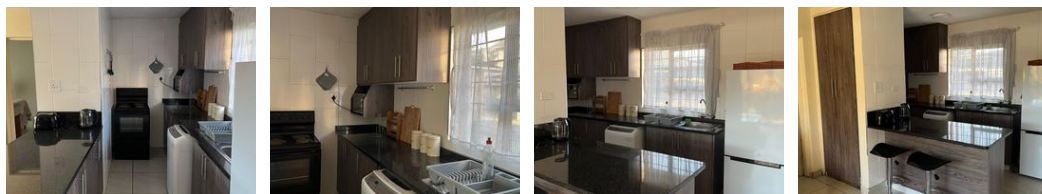

R8,200 pm

Lease Period 12 months **Availability** Immediately **Deposit** -
Annual Escalation -

1 1

Fully Furnished 1 bedroom in Meer en See to rent

This charming ground-floor unit features a spacious living area, a modern kitchen with all appliances, a comfortable bedroom, and an en suite. Ideal for a single person or couple seeking a comfortable, hassle-free living space.

Don't wait too long to make contact as this apartment will go fast.

Contact me today for your viewing appointment!

Features

Interior		Exterior		Sizes	
Bedrooms	1	Carports / Parkings	1	Floor Size	49m²
Bathrooms	1	Security	No	Land Size	11,023m²
Kitchens	1	Pool	Yes		
Recep. Rooms	1	Views	False		
Furnished	Yes				

Extras

Air Conditioner Stove Washing Machine Connection