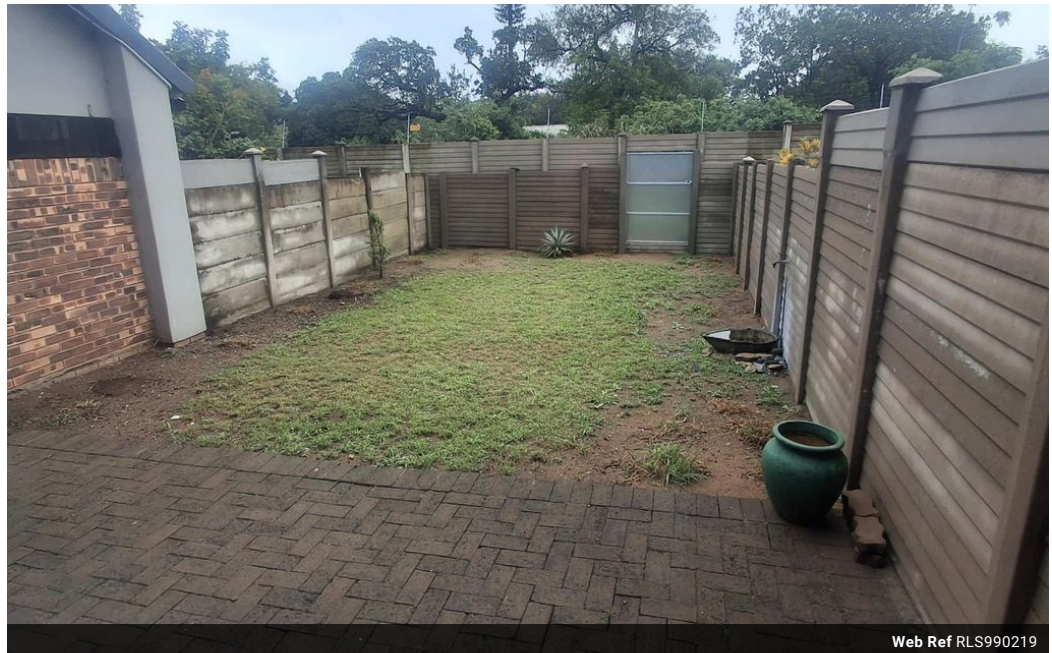

Melissa Struwig
083 859 6029
melissa.struwig@seeff.com

Contact Richards Bay

035 7890490

Lira Link Rd, Unit 2 Montego Park, Richards Bay Central, Richards Bay, 3900

R8,000 pm

Lease Period 12 months
Annual Escalation -

Availability Immediately

Deposit -

1 Bedroom Townhouse to Rent in Meer en See

This modern and neat 1-Bedroom townhouse is perfect for singles or couples. This property is clean & spacious offering comfortable living space.

Schedule a viewing today and make this Townhouse your Home!!

Features

Interior

Bedrooms	1
Bathrooms	1
Kitchens	1
Recep. Rooms	1
Furnished	No

Exterior

Garages	1
Carports / Parkings	1
Security	No
Pool	No
Views	False

Extras

Garden Electric Gate Totally Walled Shower, Toilet and Basin Air Conditioner Safe Stove Washing Machine Connection