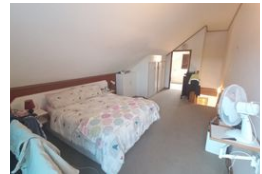

Web Ref RLS915165

R11,500 pm

Lease Period 12 months
Annual Escalation -

Availability Immediately

Deposit -

Prime one of a kind one bedroom at the Tuzi Gazi Waterfront

Be prepared to fall in love with this fully furnished one-bedroom apartment at the well-sought-after Tuzi-Gazi Waterfront apartments.

This well-located, top-floor apartment offers serene views and the solitude that any young professional - working-class couple or individual would appreciate.

The unit offers a spacious bathroom with a bath and a shower as well as a guest bathroom. Indulge yourself in a superior lifestyle and call me to make this your home today!