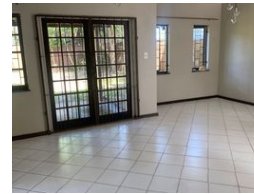

R11,200 pm

Lease Period 12 months
Annual Escalation -

Availability Immediately

Deposit -

3 2 1

Duplex unit for rental in Meer en See

Spacious 3-bedroom with ample storage and 2 bathrooms with sleek finishes. The open-plan kitchen and lounge are perfect for entertaining, and the spacious backyard has lush greenery and a jacuzzi for unwinding.

A private patio and secure parking are allocated.

Call now for your viewing appointment.

Features

Interior

Bedrooms	3
Bathrooms	2
Kitchens	1
Recep. Rooms	2
Furnished	No

Exterior

Garages	1
Security	No
Pool	No
Views	False

Sizes

Floor Size	121m²