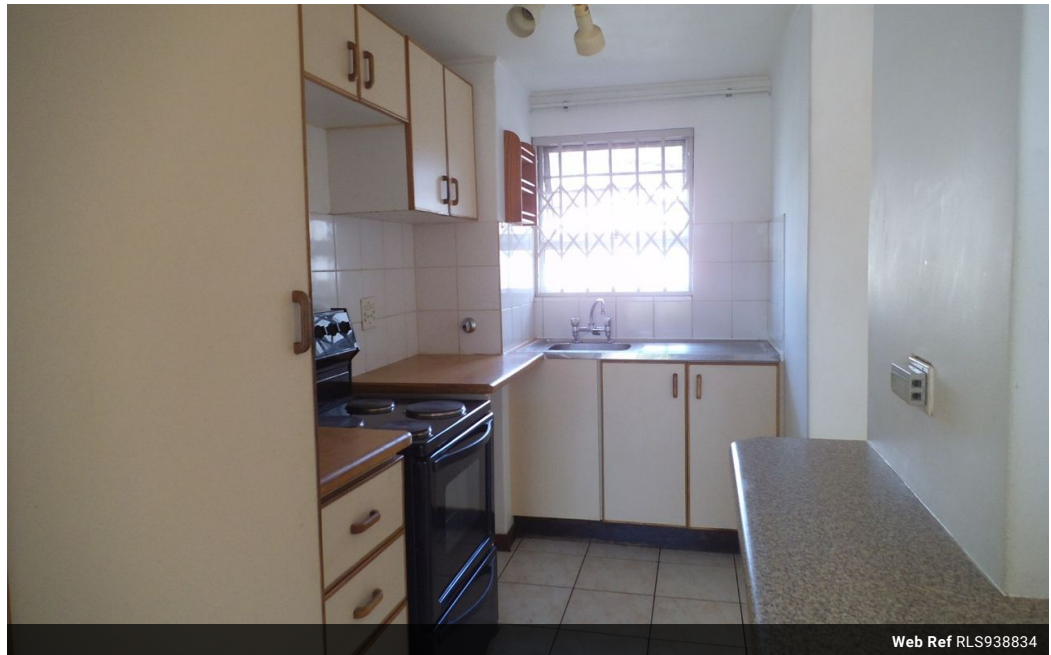

R9,000 pm

Lease Period 12 months **Availability** Immediately **Deposit** -
Annual Escalation -

2 1 1

Duplex apartment for rent in Meer en See

A spacious two-bedroom apartment is available at a very popular and secure complex. It is situated amongst many amenities such as shops, schools, and churches.

This unit also includes an open-plan kitchen and living area, a full bathroom, and a beautiful garden.

Call today for a viewing appointment

Features

Interior		Exterior		Sizes	
Bedrooms	2	Garages	1	Floor Size	104m²
Bathrooms	1	Security	No	Land Size	8,800m²
Kitchens	1	Pool	No		
Recep. Rooms	1	Views	False		
Furnished	No