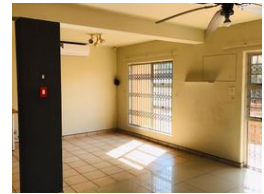

R10,000 pm

Lease Period 12 months
Annual Escalation -

Availability Immediately

Deposit -

3 1 1

Duplex for rental in Meer en See

This neat and spacious unit offers you three bedrooms, one bathroom, a lounge area, and a kitchen.

There is also a single garage for your vehicle.

Perfect for a small family.

Call now for your viewing appointment!

Features

Interior

Bedrooms	3
Bathrooms	1
Kitchens	1
Recep. Rooms	1
Furnished	No

Exterior

Garages	1
Carports / Parkings	1
Security	No
Pool	No
Views	False

Sizes

Floor Size	128m²
Land Size	10,037m²