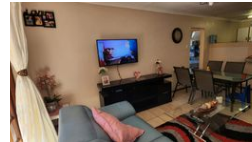

R7,000 pm

Lease Period 12 months **Availability** 01 May 2025 **Deposit** -
Annual Escalation -

2 1

2 Bedroom for rent in Meerensee.

This well known complex in Meerensee, is conveniently within walking distance of amenities.

This unit offers a homely feel with two bedrooms open plan kitchen and a lounge with a balcony, bathroom, and a carport.

Please don't hesitate to call me.

Features

Interior

Bedrooms	2
Bathrooms	1
Kitchens	1
Recep. Rooms	1
Furnished	No

Exterior

Carports / Parkings	1
Security	Yes
Pool	Yes
Views	False

Sizes

Floor Size	71m²
Land Size	10,288m²

Extras

Washing Machine Connection Air Conditioner Electric Gate