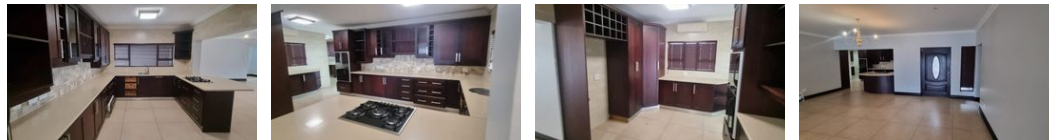

R34,000 pm

Lease Period 12 months **Availability** Immediately **Deposit** -
Annual Escalation -

4 3 2

4 Bedroom house to rent in Mzingazi Golf Estate

Welcome to this stunning 4-bedroom, 3-bathroom golf estate house, nestled in a serene environment with picturesque views that stretch as far as the eye can see. This medium-sized residence offers a perfect blend of luxury and comfort, designed to cater to your every need.

As you step inside, you're greeted by a sense of space and elegance. The interior boasts a modern and airy design, with ample natural light streaming through large windows that frame the breathtaking vistas beyond. The living areas provide an inviting ambiance for relaxation and entertainment.

The kitchen is a chef's dream, with plenty of counter space for culinary adventures. Adjacent to the kitchen, you'll find a spacious dining area perfect for hosting family gatherings or intimate dinners with friends.

Each of the four bedrooms is generously sized and...

Features

Pets Allowed Yes

Interior

Bedrooms	4
Bathrooms	3
Kitchens	1
Recep. Rooms	2
Furnished	No

Exterior

Garages	2
Carports / Parkings	1
Security	Yes
Pool	Yes
Views	False

Sizes

Land Size	991m²

Extras

Air Conditioner Built In Braai Security Gate Granite Tops Gas Oven Washing Machine Connection