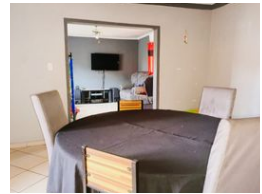

R13,800 pm

Lease Period 12 months
Annual Escalation -

Availability 01 May 2025

Deposit -

3 2

3 BEDROOM DUET IN VELD EN VLEI FOR RENTAL.

Stunning 3-bedroom duplex in the sought-after area of Veld En Vlei and is situated on A quaint stand. Three spacious bedrooms, each with built-in cupboards. Two bathrooms, one en-suite and the other a family bathroom, both equipped with a bath and shower. Open-plan kitchen, dining, and living area, perfect for entertaining family and friends. Secure parking for 7 vehicles.

Close proximity to local amenities, schools, and major highways. This property is in excellent condition.

Contact us to arrange a viewing today and experience the beauty of this exceptional 3-bedroom duet in Veld En Vlei.

Features

Pets Allowed Yes

Interior

Bedrooms	3
Bathrooms	2
Kitchens	1
Recep. Rooms	2
Furnished	No

Exterior

Carports / Parkings	2
Security	No
Pool	No
Views	False

Extras

Totally Walled Air Conditioner Granite Tops Stove Eye Level Oven Dishwasher Connection Washing Machine Connection