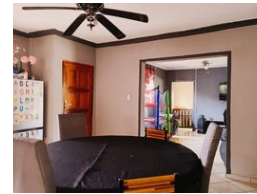

R13,800 pm

Lease Period 12 months
Annual Escalation -

Availability 01 May 2025

Deposit -

3 2

3 BEDROOM DUET IN VELD EN VLEI FOR RENTAL.

Stunning 3-bedroom duplex in the sought-after area of Veld En Vlei and is situated on A quaint stand. Three spacious bedrooms, each with built-in cupboards. Two bathrooms, one en-suite and the other a family bathroom, both equipped with a bath and shower. Open-plan kitchen, dining, and living area, perfect for entertaining family and friends. Secure parking for 7 vehicles.

Close proximity to local amenities, schools, and major highways. This property is in excellent condition.

Contact us to arrange a viewing today and experience the beauty of this exceptional 3-bedroom duet in Veld En Vlei.