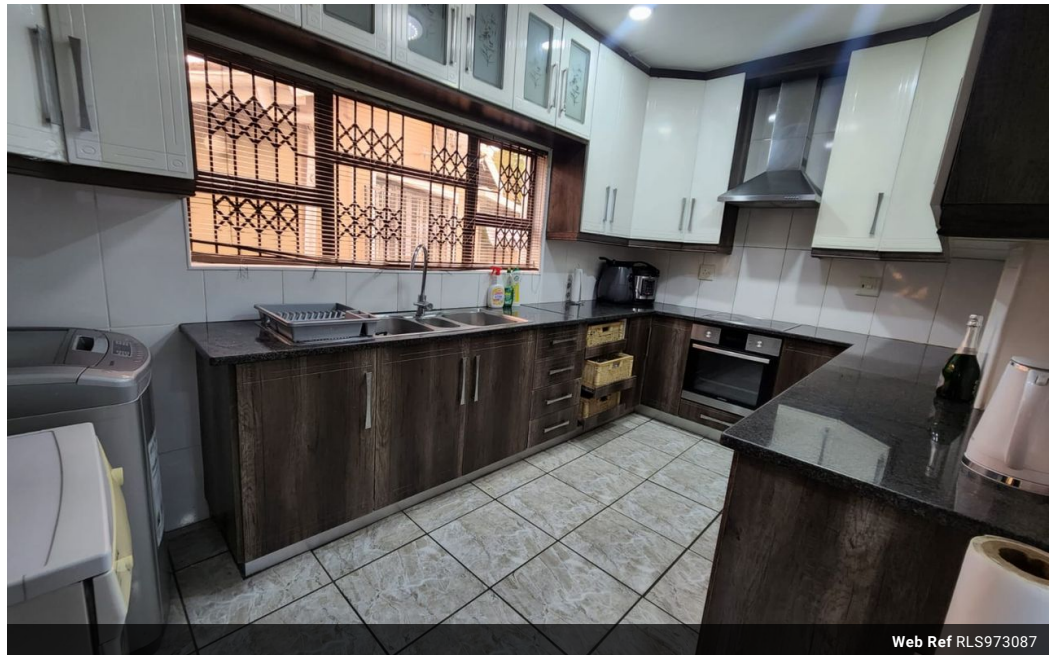

Sheryl Pillay
063 567 1657
sheryl.pillay@seeff.com

Contact Richards Bay

035 7890490

Lira Link Rd, Unit 2 Montego Park, Richards Bay Central, Richards Bay, 3900

R15,300 pm

Lease Period 12 months
Annual Escalation -

Availability Immediately

Deposit -

3 2

Family home for rental in Veld en Vlei.

We are offering a stunning 3-bedroom house with a pool for rent, perfect for a family.

The property features:

- 3 spacious bedrooms with built-in cupboards and modern furniture
- 2 modern bathrooms with showers and toilets
- newly renovated fully equipped kitchen

- pool and outdoor entertainment area, perfect for relaxing and socializing or can be used as an office
- Secure property with alarm system and parking for 2 cars
- utilities such as water, sewer & refuse for tenant cost.

close to schools, public transport, and shops

If you're looking for a relaxed and social living environment, this is the perfect opportunity for you!

Contact us to schedule a viewing and make this house your home!

Features

Pets Allowed Yes

Interior

Bedrooms	3
Bathrooms	2
Kitchens	1
Recep. Rooms	2
Furnished	No

Exterior

Carports / Parkings	2
Security	No
Pool	Yes
Views	False

Extras

Air Conditioner Stove Eye Level Oven Scullery