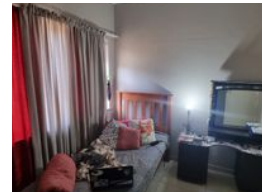

Web Ref RL107523

R11,000 pm

Lease Period 12 months
Annual Escalation -

Availability Immediately

Deposit -

3   1   2

3 Bedroom house to rent in Veld en Vlei

Charming 3-bedroom, 1-bathroom house available for rent in a quiet area.

This property features a spacious yard perfect for outdoor activities and a double garage for secure parking.

Ideal for families seeking comfort and convenience.

Call today to view.

Features

Pets Allowed Yes

Interior

Bedrooms	3
Bathrooms	1
Kitchens	1
Recep. Rooms	1
Furnished	No

Exterior

Garages	2
Security	No
Pool	No
Views	False

Sizes

Land Size	1,014m²

Extras

Garden Air Conditioner