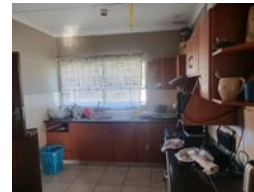

R11,000 pm

Lease Period 12 months
Annual Escalation -

Availability Immediately

Deposit -

3   1   2

3 Bedroom house to rent in Veld en Vlei

Charming 3-bedroom, 1-bathroom house available for rent in a quiet area.

This property features a spacious yard perfect for outdoor activities and a double garage for secure parking.

Ideal for families seeking comfort and convenience.

Call today to view.

Features

Pets Allowed Yes

Interior

Bedrooms	3
Bathrooms	1
Kitchens	1
Recep. Rooms	1
Furnished	No

Exterior

Garages	2
Security	No
Pool	No
Views	False

Sizes

Land Size	1,014m²

Extras

Garden Air Conditioner