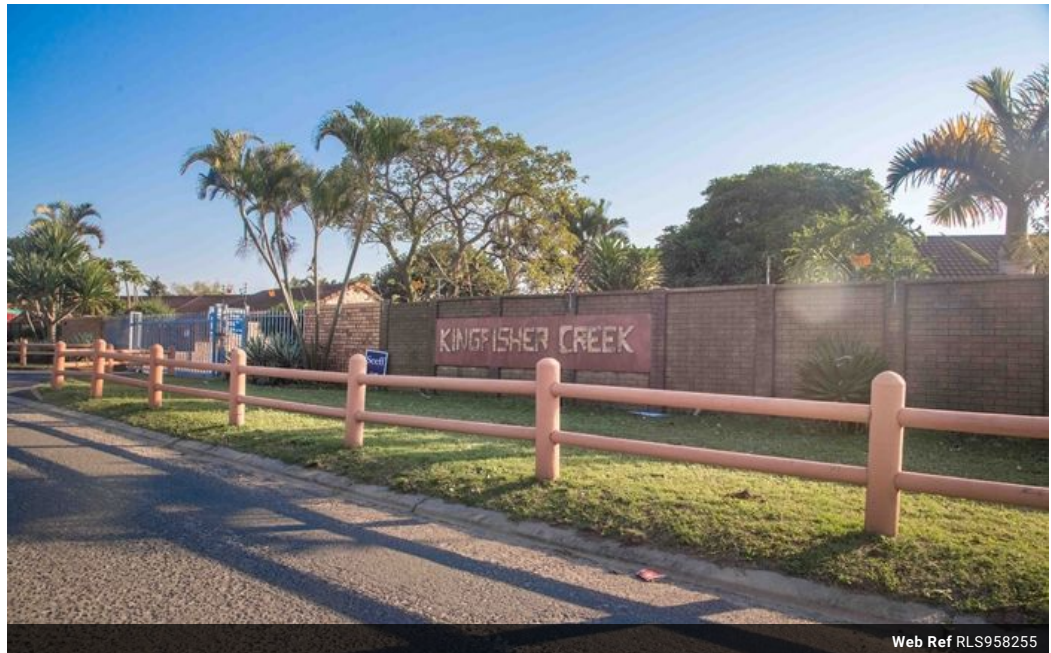

R7,500 pm

Lease Period 12 months   **Availability** Immediately   **Deposit** -
Annual Escalation -

2   1

Charming simplex available for rent in a secure complex.

Welcome to this cozy 2 bedroom, 1 bathroom apartment perfectly located in the heart of Veld en Vlei. This home provides everything you need for easy living.

Express your inner chef with a well equipped kitchen, situated with an open plan feel leading into the lounge area where you can host dinner parties, entertain your family and friends.

Enjoy your morning coffee, hosting a gathering or simply enjoying the sunshine in your own private garden.

Don't miss out on this opportunity, contact me today to book a viewing.

Features

Interior		Exterior	
Bedrooms	2	Carports / Parkings	1
Bathrooms	1	Security	Yes
Kitchens	1	Pool	No
Recep. Rooms	1	Views	False
Furnished	No		

Extras

Garden Electric Garage Carport Washing Machine Connection