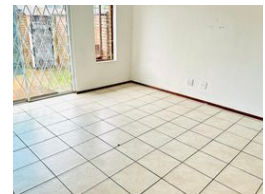

Web Ref RLS958255

R7,500 pm

Lease Period 12 months   **Availability** Immediately   **Deposit** -
Annual Escalation -

2   1

Charming simplex available for rent in a secure complex.

Welcome to this cozy 2 bedroom, 1 bathroom apartment perfectly located in the heart of Veld en Vlei. This home provides everything you need for easy living.

Express your inner chef with a well equipped kitchen, situated with an open plan feel leading into the lounge area where you can host dinner parties, entertain your family and friends.

Enjoy your morning coffee, hosting a gathering or simply enjoying the sunshine in your own private garden.

Don't miss out on this opportunity, contact me today to book a viewing.

Features

Interior		Exterior	
Bedrooms	2	Carports / Parkings	1
Bathrooms	1	Security	Yes
Kitchens	1	Pool	No
Recep. Rooms	1	Views	False
Furnished	No		

Extras

Garden Electric Garage Carport Washing Machine Connection