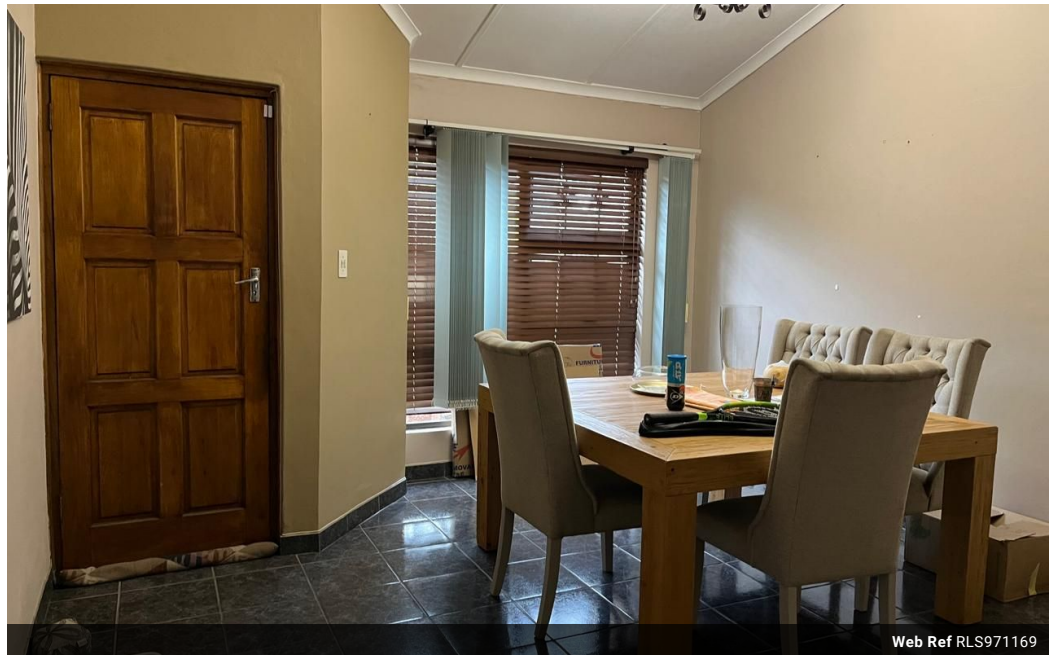

Seeff

Sheryl Pillay
063 567 1657
sheryl.pillay@seeff.com

Contact Richards Bay

035 7890490

Lira Link Rd, Unit 2 Montego Park, Richards Bay Central, Richards Bay, 3900

Web Ref RLS971169

R11,800 pm

Lease Period 12 months
Annual Escalation -

Availability Immediately

Deposit -

3 2

Charming 3 Bedroom Simplex for Rent in Veld en Vlei

Nestled in the desirable area of Veld en Vlei, this stunning 3 bedroom, 2 bathroom simplex offers the perfect blend of comfort and style.

This property Features, 3 spacious bedrooms with built-in cupboards (BIC) for ample storage, 2 modern bathrooms for convenience, fully equipped kitchen, perfect for culinary delights, private backyard, ideal for relaxation and outdoor entertainment, entertainment area, perfect for socializing and making memories.

Call today for a viewing and make it your home!

Features

Interior

Bedrooms	3
Bathrooms	2
Kitchens	1
Recep. Rooms	2
Furnished	No

Exterior

Security	No
Pool	No
Views	False

Extras

Open Plan