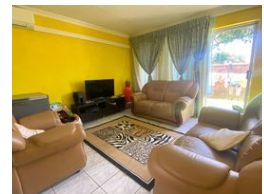

Web Ref RLS977824

R8,500 pm

Lease Period 12 months
Annual Escalation -

Availability Immediately

Deposit -

2   1   1

Two bedroom Simplex to rent

Located in the highly sought-after Veldenvlei area, this meticulously maintained two-bedroom simplex offers comfort and convenience. Both bedrooms are spacious and feature built-in cupboards, providing ample storage space for all your belongings.

The open-plan lounge seamlessly connects to a modern kitchen, which opens out to a small private garden—perfect for relaxing and enjoying family time during sunset.

The kitchen is sleek and modern, and the lounge is equipped with air-conditioning to keep you cool year-round.

Move in immediately and make this property yours before it's gone!

Features

Interior

Bedrooms	2
Bathrooms	1
Kitchens	1
Recep. Rooms	1
Furnished	No

Exterior

Garages	1
Carports / Parkings	1
Security	No
Pool	No
Views	False