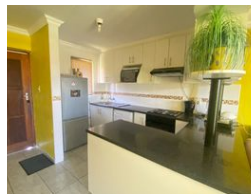

R8,500 pm

Lease Period 12 months
Annual Escalation -

Availability Immediately

Deposit -

2   1   1

Two bedroom Simplex to rent

Located in the highly sought-after Veldenvlei area, this meticulously maintained two-bedroom simplex offers comfort and convenience. Both bedrooms are spacious and feature built-in cupboards, providing ample storage space for all your belongings.

The open-plan lounge seamlessly connects to a modern kitchen, which opens out to a small private garden—perfect for relaxing and enjoying family time during sunset.

The kitchen is sleek and modern, and the lounge is equipped with air-conditioning to keep you cool year-round.

Move in immediately and make this property yours before it's gone!

Features

Interior

Bedrooms	2
Bathrooms	1
Kitchens	1
Recep. Rooms	1
Furnished	No

Exterior

Garages	1
Carports / Parkings	1
Security	No
Pool	No
Views	False