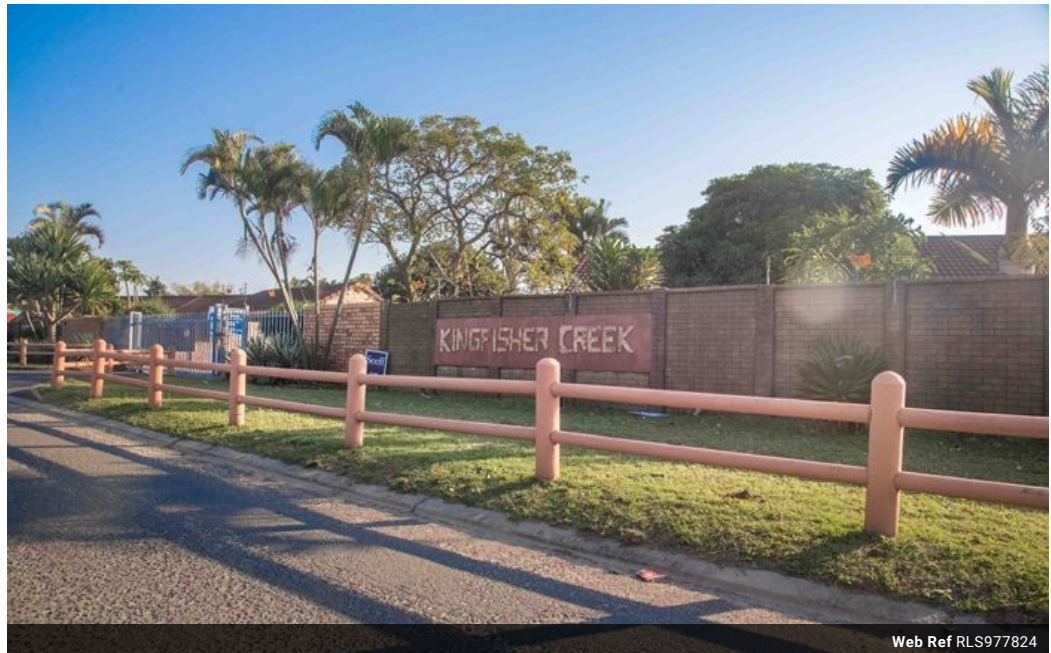

S'Mile Mchunu
0787081996
smile.mchunu@seeff.com

Contact Richards Bay

035 7890490

Lira Link Rd, Unit 2 Montego Park, Richards Bay Central, Richards Bay, 3900

Web Ref RLS977824

R8,500 pm

Lease Period 12 months
Annual Escalation -

Availability Immediately

Deposit -

2 1 1

Two bedroom Simplex to rent

Located in the highly sought-after Veldenvlei area, this meticulously maintained two-bedroom simplex offers comfort and convenience. Both bedrooms are spacious and feature built-in cupboards, providing ample storage space for all your belongings.