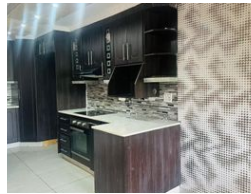

Ntombifuthi Mngadi
0789015312
ntombifuthi.mngadi@seeff.com

Contact Richards Bay

035 7890490

Lira Link Rd, Unit 2 Montego Park, Richards Bay Central, Richards Bay, 3900

3 Bedroom Apartment To Let in Wild en Weide

Web Ref RLS950893

R8,300 pm

Lease Period 12 months   Availability Immediately   Deposit -
Annual Escalation -

🛏️ 3   🚿 2   🏠 1

3 Bedroom apartment for rent

Step into the comfort of this charming 3-bedroom unit nestled within a small, tranquil complex.

Enjoy the seamless flow of the open-plan kitchen and lounge, creating a welcoming space for daily living. Three bedrooms, accompanied by two bathrooms, provide privacy and convenience. Secure your vehicle in the lock-up garage, and relish the peace of a quiet and safe complex.

This unit offers the perfect blend of simplicity and comfort for a relaxed and secure lifestyle. Welcome home.

Features

Interior		Exterior		Sizes	
Bedrooms	3	Garages	1	Floor Size	116m²
Bathrooms	2	Security	No	Land Size	6,304m²
Kitchens	1	Pool	No		
Recep. Rooms	1	Views	False		
Furnished	No				
Extras					
Electric Gate