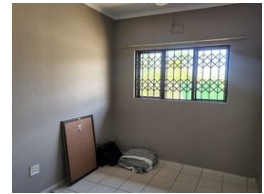

Web Ref RLS970503

R5,500 pm

Lease Period 12 months   **Availability** Immediately   **Deposit** -
Annual Escalation -

1   1

Cozy 1 bedroom cottage for rent in Wild en Weide

This charming one-bedroom cottage is perfect for a single person to enjoy a peaceful living space.

This cottage has an en-suite with a toilet and a shower, built-in cupboards, an open-plan lounge, and a kitchen area. This cottage has its own entrance and is available with water and electricity included.

Available Immediately.

Call now for your viewing appointment.

Features

Interior

Bedrooms 1
Bathrooms 1
Kitchens 1
Recep. Rooms 1
Furnished No

Exterior

Security No
Pool No
Views False

Extras

Electric Gate Air Conditioner