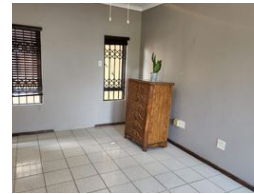

R5,500 pm

Lease Period 12 months   **Availability** Immediately   **Deposit** -
Annual Escalation -

1   1

Cozy 1 bedroom cottage for rent in Wild en Weide

This charming one-bedroom cottage is perfect for a single person to enjoy a peaceful living space.

This cottage has an en-suite with a toilet and a shower, built-in cupboards, an open-plan lounge, and a kitchen area. This cottage has its own entrance and is available with water and electricity included.

Available Immediately.

Call now for your viewing appointment.

Features

Interior

Bedrooms 1
Bathrooms 1
Kitchens 1
Recep. Rooms 1
Furnished No

Exterior

Security No
Pool No
Views False

Extras

Electric Gate Air Conditioner