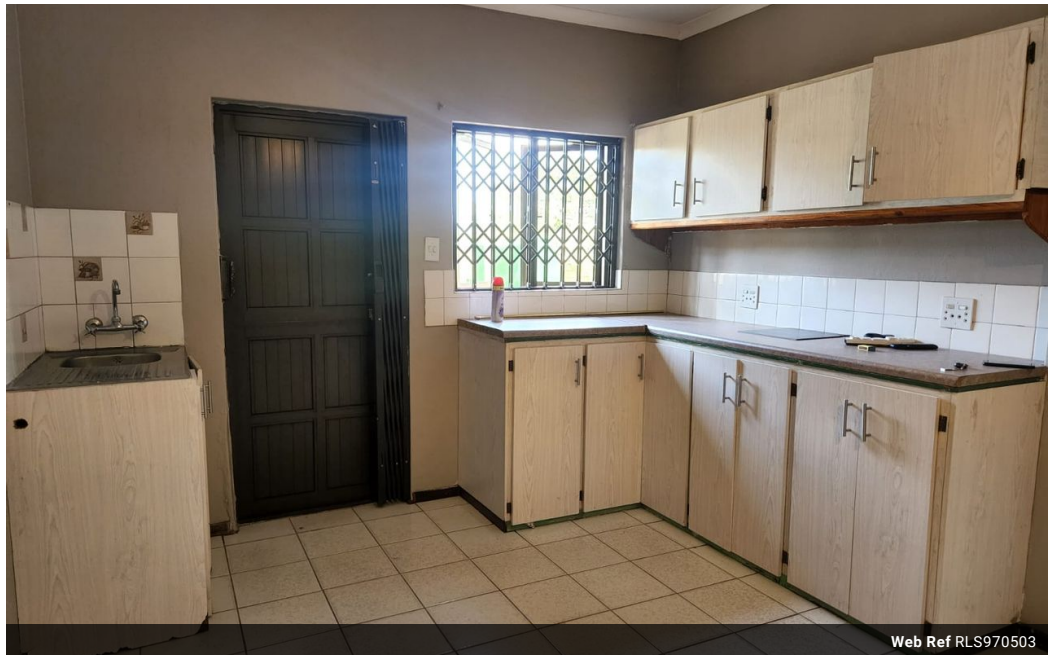

Sheryl Pillay
063 567 1657
sheryl.pillay@seeff.com

Contact Richards Bay

035 7890490

Lira Link Rd, Unit 2 Montego Park, Richards Bay Central, Richards Bay, 3900

R5,500 pm

Lease Period 12 months   **Availability** Immediately   **Deposit** -
Annual Escalation -

1   1

Cozy 1 bedroom cottage for rent in Wild en Weide

This charming one-bedroom cottage is perfect for a single person to enjoy a peaceful living space.

This cottage has an en-suite with a toilet and a shower, built-in cupboards, an open-plan lounge, and a kitchen area. This cottage has its own entrance and is available with water and electricity included.

Available Immediately.

Call now for your viewing appointment.

Features

Interior

Bedrooms 1
Bathrooms 1
Kitchens 1
Recep. Rooms 1
Furnished No

Exterior

Security No
Pool No
Views False

Extras

Electric Gate Air Conditioner