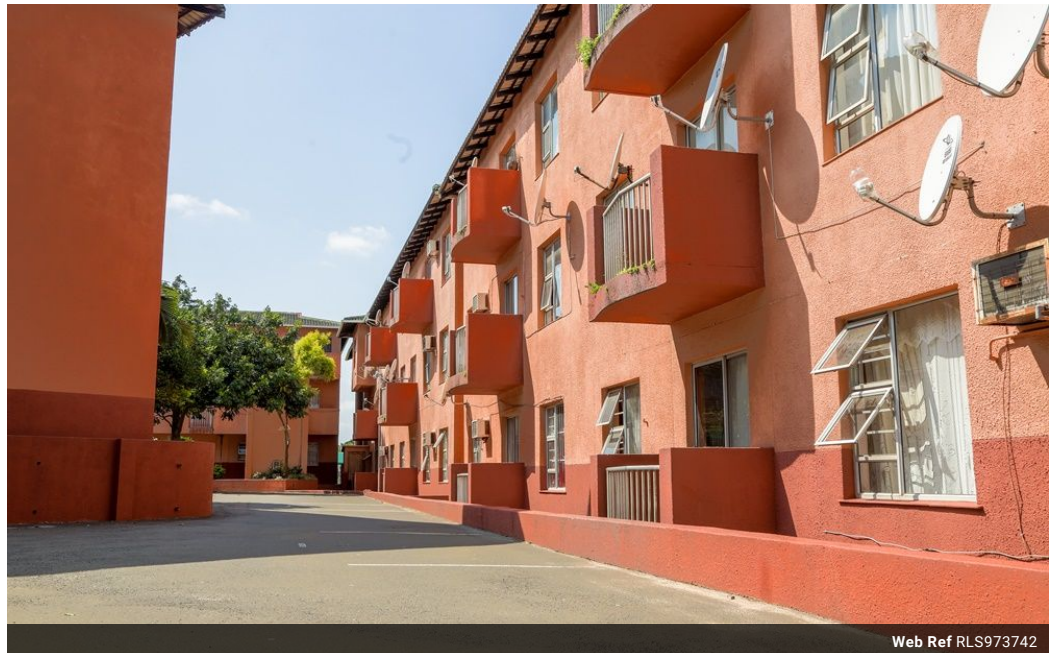

Mycle-Lee Beaumont
 060 476 1867
 mycle-lee.beaumont@seeff.com

Contact Richards Bay

035 7890490

Lira Link Rd, Unit 2 Montego Park, Richards Bay Central, Richards Bay, 3900

Web Ref RLS973742

R5,700 pm

Lease Period 12 months **Availability** Immediately **Deposit** -
Annual Escalation -

1 1

Neat as a pin 1 bedroom in Wild en Weide

This beautiful, cozy one-bedroom apartment has a fully fitted kitchen, lounge, and bathroom perfectly located close to school, shops, and many other amenities.

Perfect for a single person or couple.

Contact me today to view it.

Features

Interior		Exterior		Sizes	
Bedrooms	1	Carports / Parkings	1	Floor Size	45m ²
Bathrooms	1	Security	No	Land Size	8,188m ²
Kitchens	1	Pool	No		
Recep. Rooms	1	Views	False		
Furnished	No				