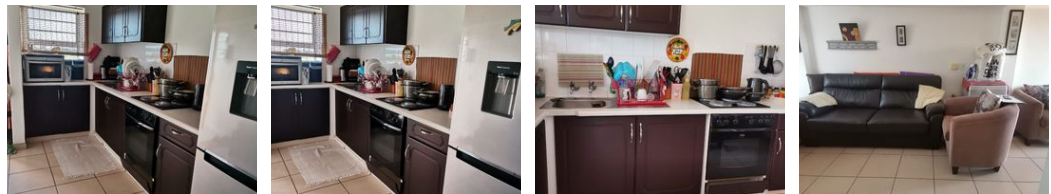

Web Ref RLS973742

R5,700 pm

Lease Period 12 months **Availability** Immediately **Deposit** -
Annual Escalation -

1 1

Neat as a pin 1 bedroom in Wild en Weide

This beautiful, cozy one-bedroom apartment has a fully fitted kitchen, lounge, and bathroom perfectly located close to school, shops, and many other amenities.

Perfect for a single person or couple.

Contact me today to view it.

Features

Interior		Exterior		Sizes	
Bedrooms	1	Carports / Parkings	1	Floor Size	45m²
Bathrooms	1	Security	No	Land Size	8,188m²
Kitchens	1	Pool	No		
Recep. Rooms	1	Views	False		
Furnished	No				

Extras

Electric Gate Granite Tops Washing Machine Connection