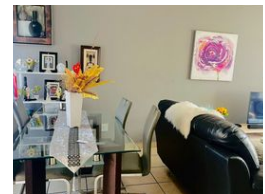

Web Ref RLS968234

R9,500 pm

Lease Period 12 months
Annual Escalation -

Availability Immediately

Deposit -

2 1 1

Cozy 2 bedroom apartment to rent in Wild en Weide

Discover this charming 2-bedroom apartment in the heart of Wild en Weide in a safe and secure complex.

This unit features a neat kitchen, a spacious lounge area, and an inviting dining area. Enjoy the convenience of a welcoming atmosphere perfect for comfortable living.

Do not miss out on this apartment, call now for your viewing appointment!

Features

Interior

Bedrooms	2
Bathrooms	1
Kitchens	1
Recep. Rooms	1
Furnished	No

Exterior

Garages	1
Security	No
Pool	No
Views	False