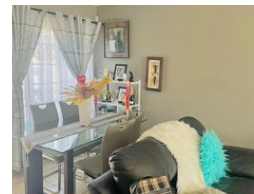

R9,500 pm

Lease Period 12 months
Annual Escalation -

Availability Immediately

Deposit -

2 1 1

Cozy 2 bedroom apartment to rent in Wild en Weide

Discover this charming 2-bedroom apartment in the heart of Wild en Weide in a safe and secure complex.

This unit features a neat kitchen, a spacious lounge area, and an inviting dining area. Enjoy the convenience of a welcoming atmosphere perfect for comfortable living.

Do not miss out on this apartment, call now for your viewing appointment!

Features

Interior

Bedrooms	2
Bathrooms	1
Kitchens	1
Recep. Rooms	1
Furnished	No

Exterior

Garages	1
Security	No
Pool	No
Views	False