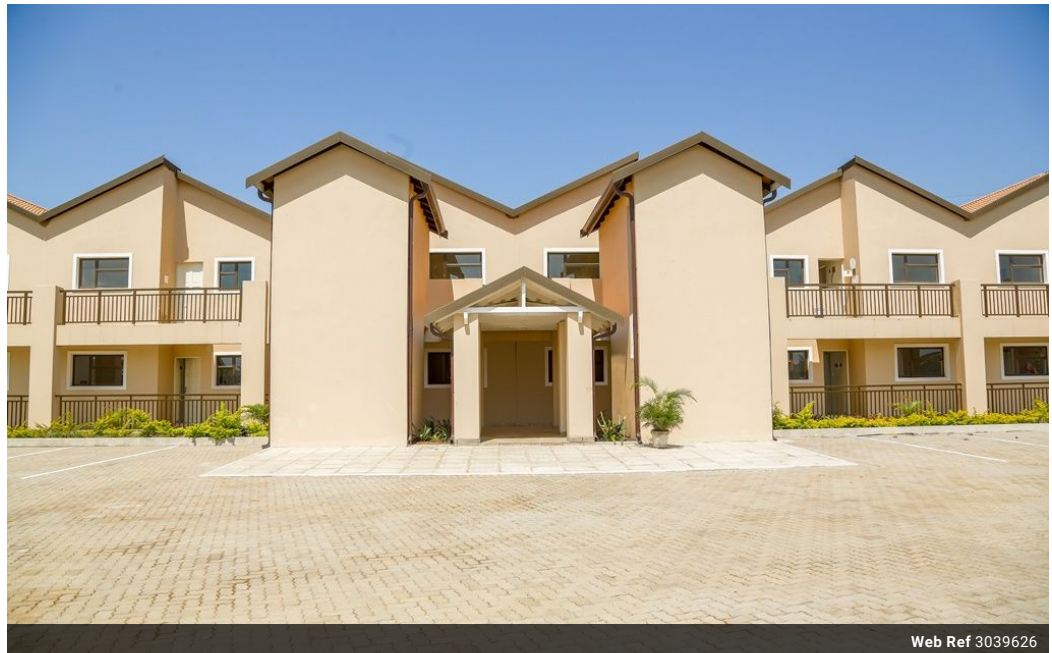

Ntombifuthi Mngadi
 0789015312
 ntombifuthi.mngadi@seeff.com

Contact Richards Bay

035 7890490

Lira Link Rd, Unit 2 Montego Park, Richards Bay Central, Richards Bay, 3900

Web Ref 3039626

R7,700 pm

Lease Period 12 months **Availability** Immediately **Deposit** -
Annual Escalation -

2 1

BEAUTIFUL MODERN AND SPACIOUS UNIT FOR RENT IN WILD EN WEIDE

This every so popular complex lies in the well known area of Wild en Weide, featuring 2 bedrooms, 1 bathroom, open plan living area throughout. The unit has modern touches to make living a little more easy. Safe and secure complex with automated gate access.

Call me today to view!

Features

Interior		Exterior	
Bedrooms	2	Carports / Parkings	1
Bathrooms	1	Security	Yes
Kitchens	1	Pool	No
Recep. Rooms	2	Views	False
Furnished	No		