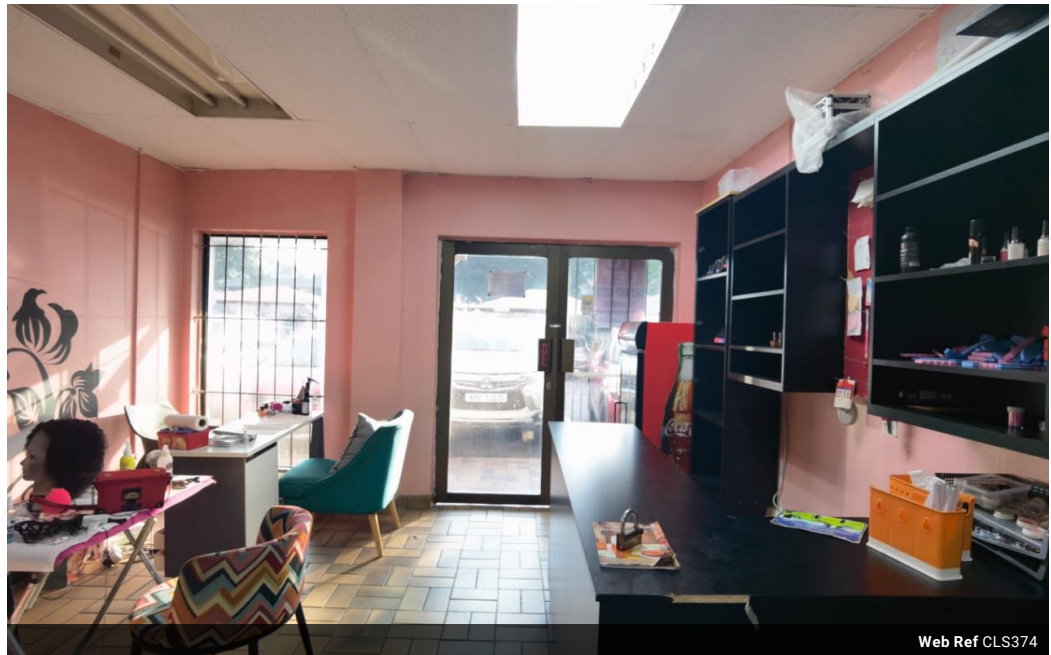

Web Ref CLS374

R181 per m²

Gross Monthly Rental R10,890 Excl. VAT

0 0

60m² Office To Let in Richards Bay Central

An ideally located office space in the heart of the CBD which is easily accessible from main roads.