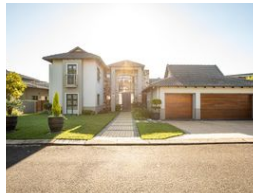

Mzingazi Golf Estate

Mzingazi Golf Estate at a glance

The Mzingazi Golf Estate is a well-known residential estate in Meerensee, Richards Bay,

KwaZulu-Natal. This fantastic estate offers both an investment and a way of life, with a prime, exclusive lifestyle to residents. It provides a plethora of incredible features and benefits for both investors and as a way of life. The estate is rich in forestry, grasslands, and wetlands and is located on a strip of land between Mzingazi Lake and the Indian Ocean, making it appealing to both holidaymakers and residents alike.

The properties at Mzingazi Golf Estate are exclusive and high-end with beautiful modern finishes. Property at Mzingazi...