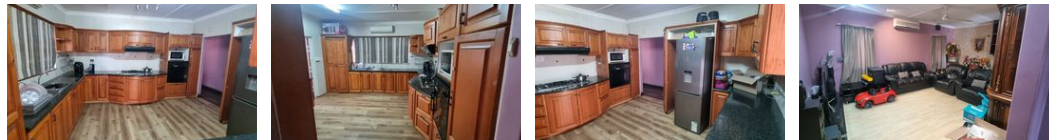

R16,000 pm

Lease Period 12 months   **Availability** Immediately   **Deposit** -
Annual Escalation -

4   3   2

4 Bedroom house for rental in Kildare

Welcome to this charming 4-bedroom, 3-bathroom residence, offering a perfect blend of comfort and style. Nestled in a peaceful neighborhood, this medium-sized house is designed to provide ample space for you and your family to live and thrive.

As you step inside, you're greeted by a warm and inviting atmosphere. The spacious lounge beckons you to unwind and relax. Adjacent to the lounge, a cozy TV room offers a perfect spot for quiet evenings.

The well-appointed kitchen is a chef's delight, featuring, ample storage space, and a convenient breakfast bar for casual dining. The adjoining dining room provides an elegant setting for hosting family meals or entertaining guests.

Step outside into the backyard oasis, where a sparkling pool awaits. Surrounded by lush landscaping, the pool area is an ideal spot for lounging in the sun...

Features

Pets Allowed Yes

Interior

Bedrooms	4
Bathrooms	3
Kitchens	1
Recep. Rooms	3
Furnished	No

Exterior

Garages	2
Carports / Parkings	1
Security	No
Pool	Yes
Views	False

Sizes

Land Size	1,139m²

Extras

Totally Walled Air Conditioner Dishwasher Connection Washing Machine Connection