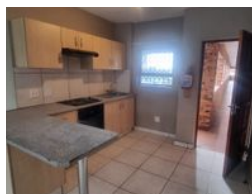

R7,300 pm

Lease Period 12 months   **Availability** Immediately   **Deposit** -
Annual Escalation -

2   1

Apartment to rent in Arboretum

Charming two-bedroom second-floor unit for rental in the heart of Arboretum perfectly located close to all amenities.

This apartment is neat and cozy boasting one bathroom, a lounge area, a kitchen a carport parking for your vehicle.

Do not wait too long to make contact as this rental apartment will not be available for long!

Contact me today for your viewing appointment.

Features

Interior		Exterior		Sizes	
Bedrooms	2	Carports / Parkings	1	Floor Size	53m²
Bathrooms	1	Security	No		
Kitchens	1	Pool	No		
Recep. Rooms	1	Views	False		
Furnished	No