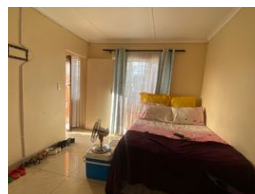

Web Ref RLS976106

R5,500 pm

Lease Period 12 months **Availability** Immediately **Deposit** -
Annual Escalation -

1 1

1 Bedroom flat to rent in Brackenham

Cozy one-bedroom garden flat perfectly located and available immediately. Electricity and water is included.

Safe, secure, and modern perfect lock up and go.

Close to schools and many other amenities.

Call now for your viewing appointment!

Features

Interior

Bedrooms	1
Bathrooms	1
Kitchens	1
Furnished	No

Exterior

Security	No
Pool	No
Views	False

Extras

Eye Level Oven Stove